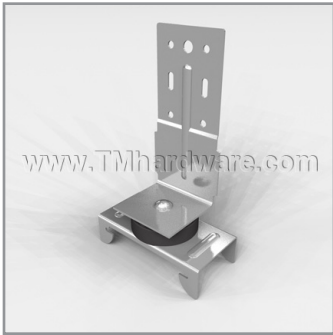

Trademark
SOUNDPROOFING

RSIC-EXT04 Series

Product Data

About RSIC-1 EXT04 Series

The RSIC-1 EXT04 Resilient Sound Isolation Clip is designed for use where additional drop for HVAC, Plumbing or Electrical Chases is needed. These clips give you the flexibility to drop a ceiling as much as 4" from its original height. It can also be used to level out uneven floor joists.

The RSIC-1 EXT04 Clip has proven very popular within Home Theater applications. It creates a dropped ceiling, allowing an open chase for the new wires, all while retaining superior acoustical performance.

RSIC-EXT04 Series

Product Data

Product Specifications

RSIC-1 EXT04 specifications:	
Acoustical design load:	36 Lbs
Total deflection	3 mm
Double deflection	Yes (1.5 mm)
Made with Recycled content	Yes
Low VOC treated	Yes
Adjustable	Yes
Cavity min	1/2"
Cavity Max	4"
Adjustment limit	3-1/2"
Use on Ceilings	Yes
Use on walls	No
New Construction	Yes
Retro Fit	No