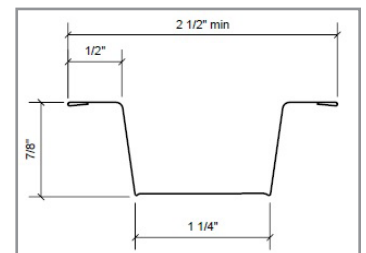

Compatible
Hat Channel: