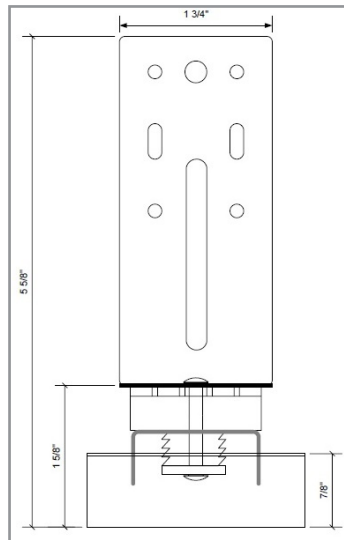

Trademark
SOUNDPROOFING

RSIC-EXT04 Series

Product Data

About RSIC-1 EXT04 Series

The RSIC-1 EXT04 Resilient Sound Isolation Clip is designed for use where additional drop for HVAC, Plumbing or Electrical Chases is needed. These clips give you the flexibility to drop a ceiling as much as 4" from its original height. It can also be used to level out uneven floor joists.

The RSIC-1 EXT04 Clip has proven very popular within Home Theater applications. It creates a dropped ceiling, allowing an open chase for the new wires, all while retaining superior acoustical performance.

Product Specs

End View:

148 Horton Drive, Suite B
Monsey, New York, 10952

Phone: 845.388.1200
Fax: 845.367.4657

www.TMSoundproofing.com