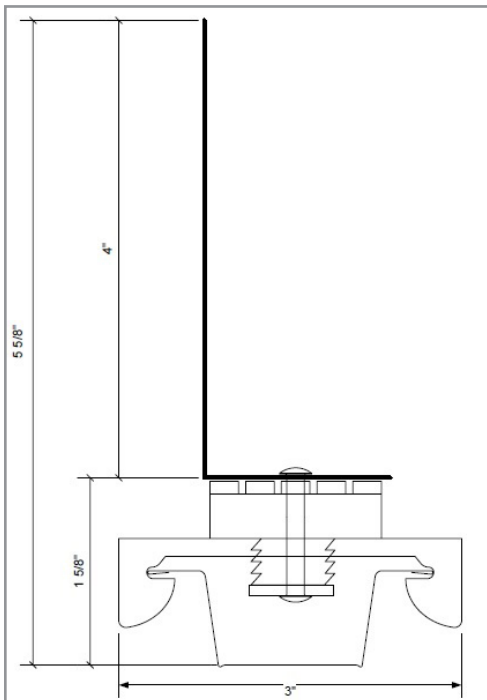

Product Specs

Profile View: