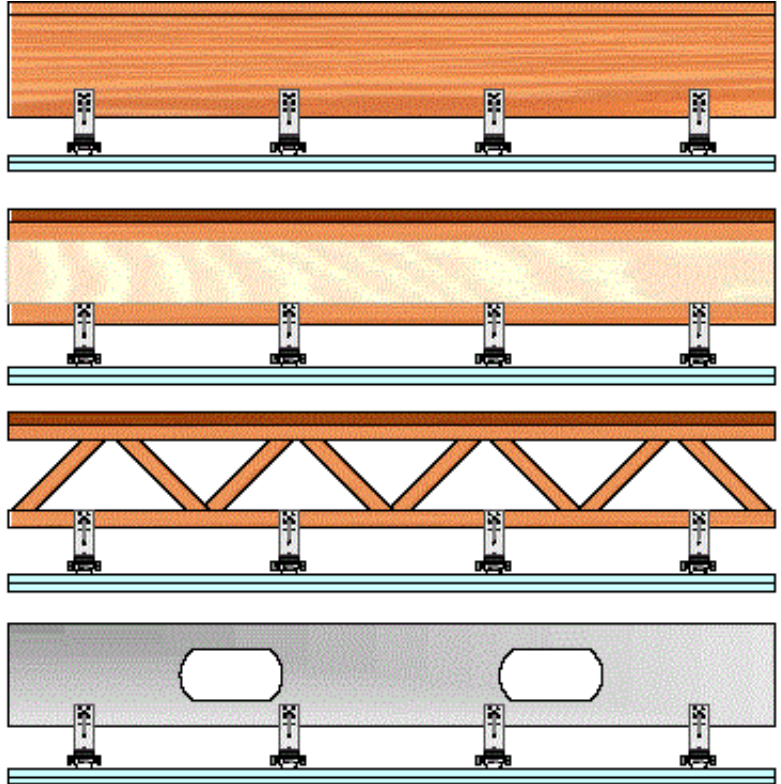

Sample Applications:

Low Profile Installation