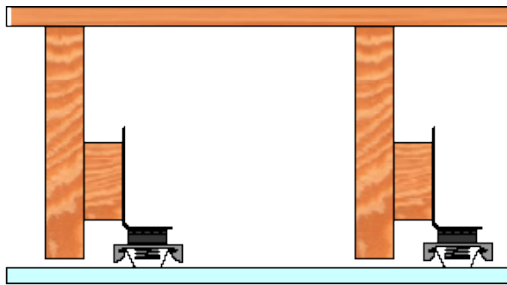

Sample Applications:

Low Profile Installation